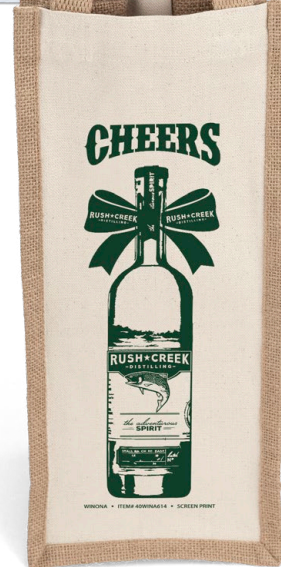

Plan for the Holidays with Bags!

Make your holiday gift packaging memorable! Explore our assortment of bag styles and imprint options for a festive look, and then add ribbon, bows or tissue for a special finishing touch.

SHEER ELEGANCE TISSUE

18W X 15H

Digital Full-Color Die Cut

ROME
Matte Eurotote

MIMI
Natural Tote

WINONA
Natural Tote

Email sampledept@bagmakersinc.com to request a free sample today!